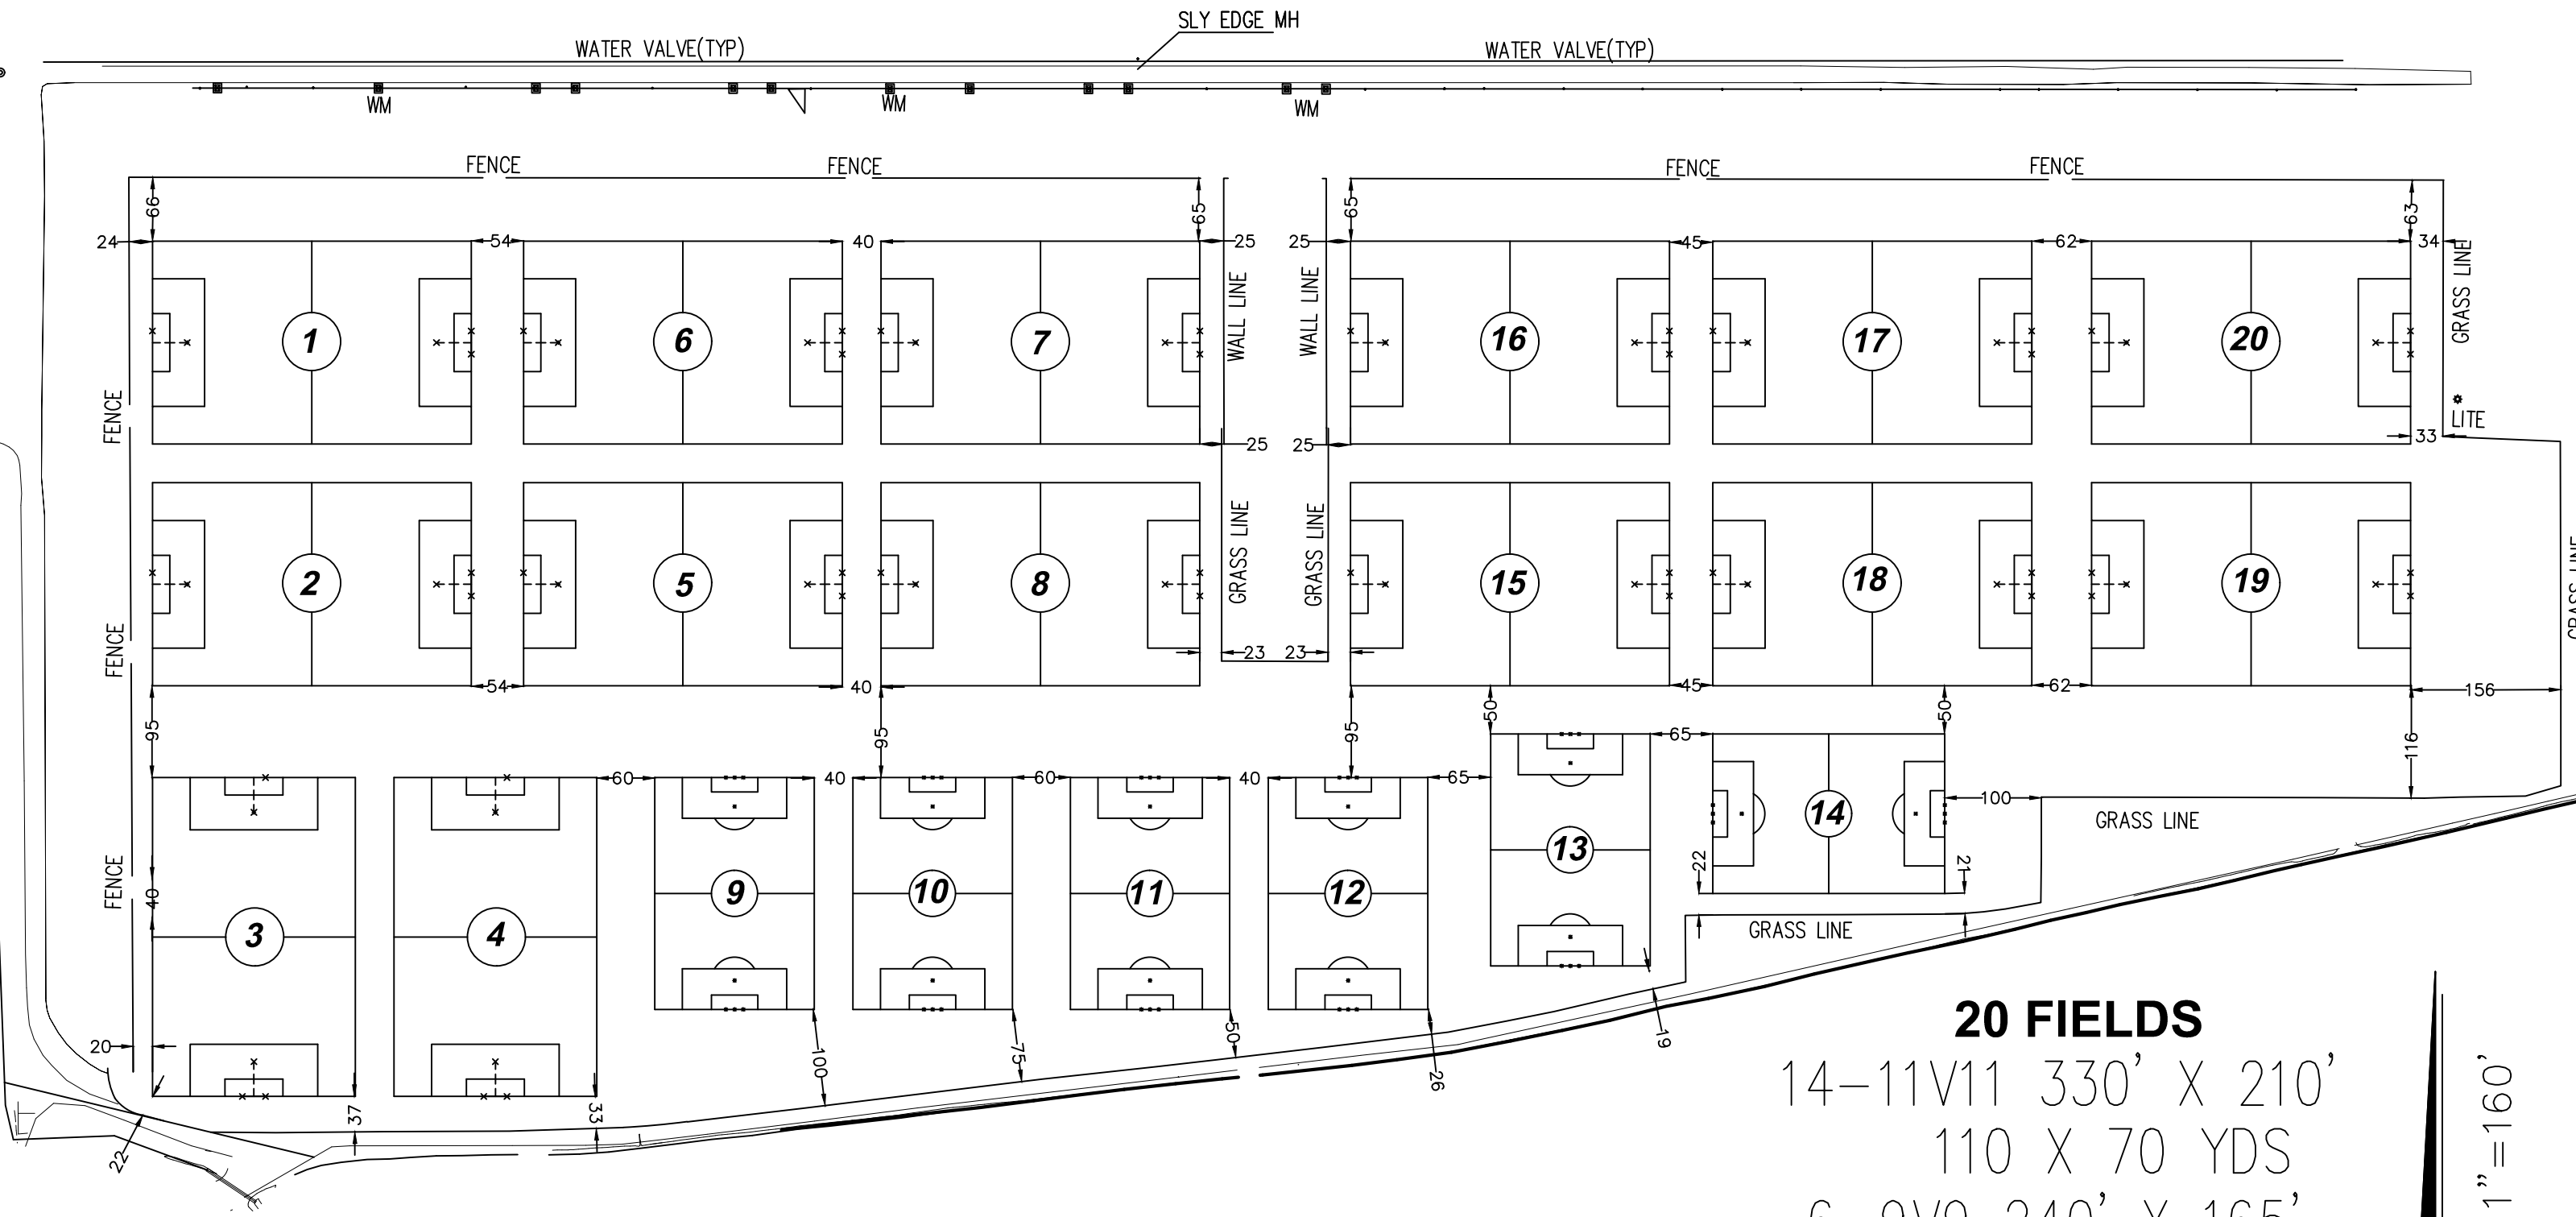

COPA DEL MAR

20 FIELDS

14-11V11 330' X 210'
 110 X 70 YDS
 6-9V9 240' X 165'
 80 X 55 YDS

SCALE 1"=160'